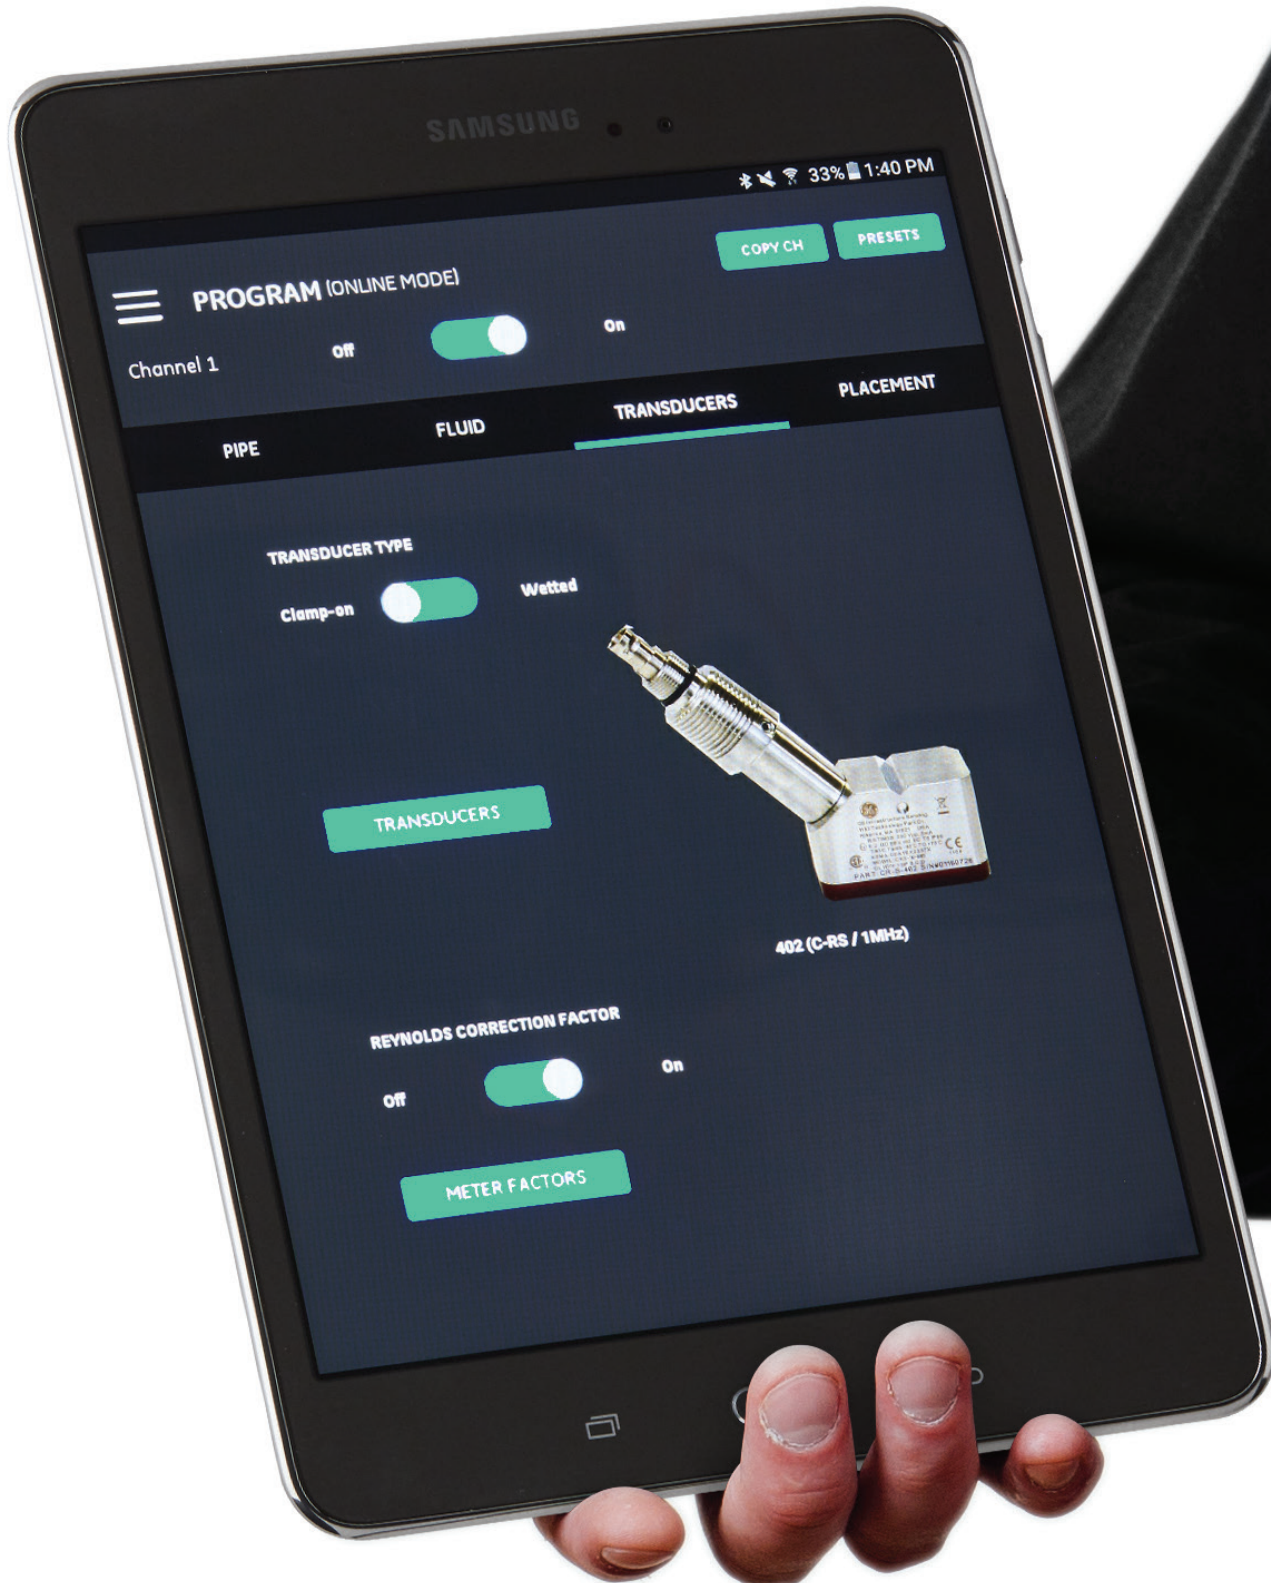

Your job just got easier

The TransPort® PT900
Portable Flow Meter

Welcome to the next generation of portable ultrasonic flow meters.

Get more done in a day with Panametrics new TransPort® PT900. Powered by smart device technology, the TransPort features an all-new clamping fixture, high-performance transmitter, rugged transducers, and intuitive tablet interface so you can make accurate measurements in just minutes.

Keeping you ahead of schedule. Anytime, anywhere.

The TransPort is portable, simple to use, accurate, and fast. It's easy for you to move it from location to location and task to task, so you can get more out of every minute of your day. And since it clamps on to the pipe exterior, there's no need to cut into the pipe or stop the process while taking measurements.

From ultrapure to unfiltered water and refined hydrocarbons to crude oil, TransPort's rugged transducers can handle most liquids and pipe sizes. Perfect for temporary measurements, spot metering and check metering, it serves a wide range of industries, including:

Ruggedness

IP65 Transmitter & Transducers, Protective Tablet Case

Maintainability

LED Health Indicator Lights, Replaceable Battery

A legacy that drives us forward.

With more than 50 years of Panametrics ultrasonic and clamp-on flow expertise, the TransPort PT900 embodies the best of this domain knowledge to deliver proven technology with the latest digital device capabilities. Combined with Baker Hughes global leadership as a digital industrial company, the TransPort is backed by a history of innovation, and it's here to help you navigate the future.